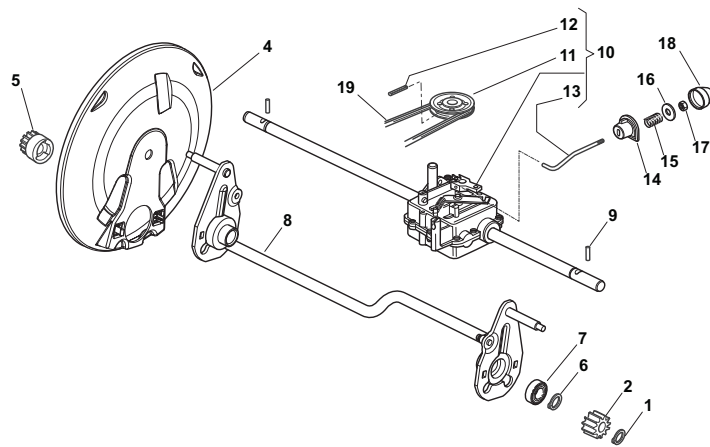

Fig.	Quantity	Part No	Description	Notes
3	1	381003472/0	Lever, Engine Brake	Black
1	1	381006670/2	Handle Tube	
2	1	381003349/0	Lever, Driving	
3	1	381003344/0	Lever, Engine Brake	Red
4	1	122430309/0	Spring	
5	1	112154330/0	Nut	
6	2	381007046/0	Handle Black Upper Part Dmxnp	
6	2	381007047/0	Handle Grey Upper Part	
7	4	112735662/1	Screw	
8	4	322041967/1	Bushing	
9	4	112154510/0	Nut	
10	2	112728721/0	Screw	
11	2	112727786/0	Screw	
12	1	181030077/0	Cable, Thread Engine Brake	
13	1	381030078/0	Cable Rear Drive	
14	1	181007145/0	Throttle Cable	B&S Engine
14	1	181007199/0	Throttle Cable	Honda / GGP Engine
15	2	322806644/0	Protection	
16	2	112727812/0	Screw	
17	2	112523000/1	Washer	
19	1	322488301/0	Joint Sleeve Grey Right	
20	1	322488303/0	Joining Sleeve Grey Left	
21	2	122671651/0	Washer	
22	2	112819105/0	Screw	
23	2	322399804/1	Nut	
24	2	112293200/0	Nut	
25	2	112793301/0	Screw	
26	2	112155000/0	Nut	
27	2	118203854/0	Screw	
28	1	181007195/0	Cable, Speed Drive Control	

Fig.	Quantity	Part No	Description	Notes
1	2	112608600/0	Seeger	
2	1	122570120/1	Pinion Left	
4	2	322600268/0	Protection, Wheel	
5	1	122570110/1	Pinion Right	
6	2	112608600/0	Seeger	
7	2	119216035/0	Bearing	
8	1	381302867/0	Axle, Rear Wheels	
9	2	122753000/0	Pin	
10	1	181003080/0	F.R. Gear Box Pan/Np 3 Speed	
11	1	122601908/0	Pulley	
12	1	112645705/0	Elastic Pin	
13	1	122033282/1	Adjustment Rod	
14	1	122041957/1	Bushing	
15	1	122450063/0	Spring	
16	1	322680009/0	Washer	
17	1	112154510/0	Nut	
18	1	122110230/0	Hub Cover	
19	1	135064197/0	Belt	

Fig.	Quantity	Part No	Description	Notes
1	1	122465638/1	Hub With Pulley, Crankshaft Ø 22.2	
2	1	181004366/2	Blade	
3	1	122160400/0	Elastic Disc	
4	1	112523080/0	Washer	
5	1	112736815/0	Screw	
6	1	112139100/0	Feather, Crankshaft Ø 22,2	
7	3	112154210/0	Nut	
8	3	122170835/0	Spacer	
9	3	112521350/0	Washer	
10	1	322170964/0	Protection	
11	3	112692050/0	Screw	