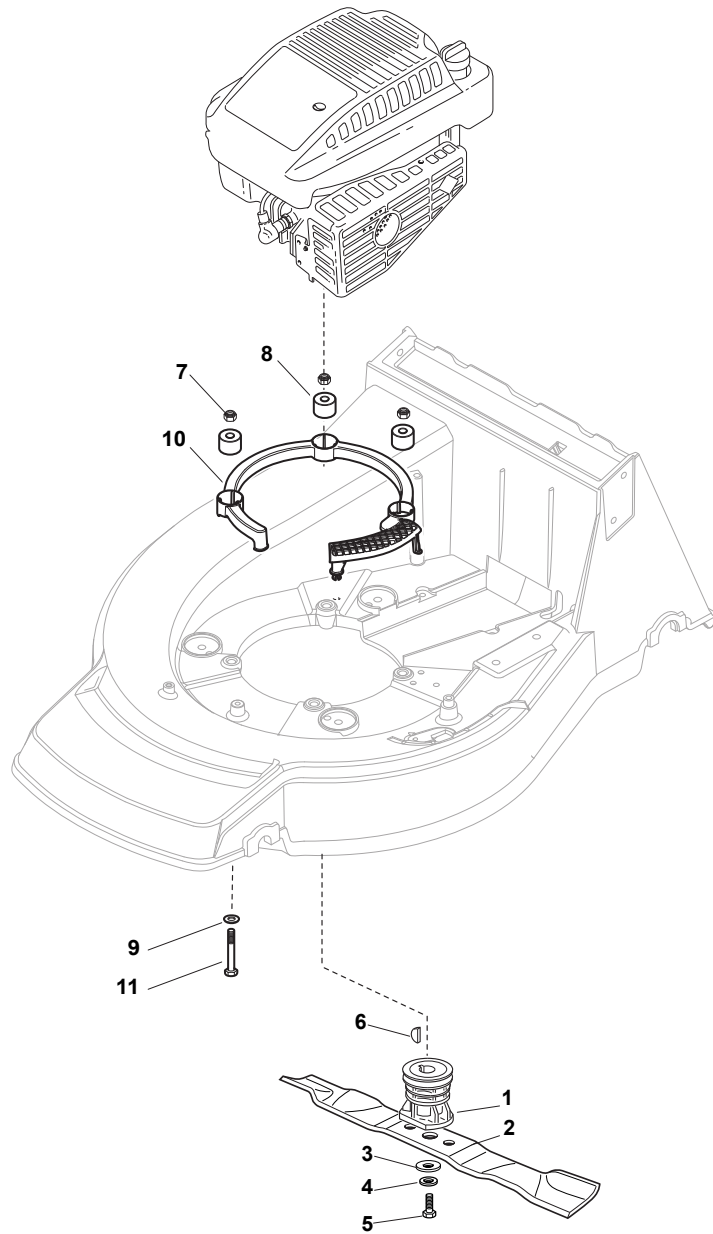

Fig.	Quantity	Part No	Description	Notes
1	2	112608600/0	Seeger	
2	1	122570120/1	Pinion Left	
4	2	322600268/0	Protection, Wheel	
5	1	122570110/1	Pinion Right	
6	2	112608600/0	Seeger	
7	2	119216035/0	Bearing	
8	1	381302867/0	Axle, Rear Wheels	
9	2	122753000/0	Pin	
10	1	181003080/0	F.R. Gear Box Pan/Np 3 Speed	
11	1	122601908/0	Pulley	
12	1	112645705/0	Elastic Pin	
13	1	122033282/1	Adjustment Rod	
14	1	122041957/1	Bushing	
15	1	122450063/0	Spring	
16	1	322680009/0	Washer	
17	1	112154510/0	Nut	
18	1	122110230/0	Hub Cover	
19	1	135064197/0	Belt	

Fig.	Quantity	Part No	Description	Notes
1	1	122465638/1	Hub With Pulley, Crankshaft Ø 22.2	for B&S and GGP Engines
1	1	122465639/1	Hub With Pulley, Crankshaft Ø 25	for HONDA Engines
2	1	181004383/0	Blade, AVS	
3	1	122160400/0	Elastic Disc	
4	1	112523080/0	Washer	
5	1	112736815/0	Screw	
6	1	112139100/0	Feather, Crankshaft Ø 22,2	for B&S and GGP Engines
6	1	112139150/0	Feather, Crankshaft Ø 25	for HONDA Engines
7	1	322207223/0	Flange	
8	3	122524329/0	Pin	
9	3	322672201/0	Washer	
10	1	112729601/1	Screw	
11	1	122450445/0	Spring	
12	3	322250012/0	No Vibrations Rubber	
13	3	122671651/0	Washer	
14	3	112521350/0	Washer	
15	3	112155000/0	Nut	
16	3	112735108/1	Screw	for Honda Engine

Fig.	Quantity	Part No	Description	Notes
1	1	122465638/1	Hub With Pulley, Crankshaft Ø 22.2	
2	1	181004366/2	Blade	
3	1	122160400/0	Elastic Disc	
4	1	112523080/0	Washer	
5	1	112736815/0	Screw	
6	1	112139100/0	Feather, Crankshaft Ø 22,2	
7	3	112154210/0	Nut	
8	3	122170835/0	Spacer	
9	3	112521350/0	Washer	
10	1	322170964/0	Protection	
11	3	112692050/0	Screw	