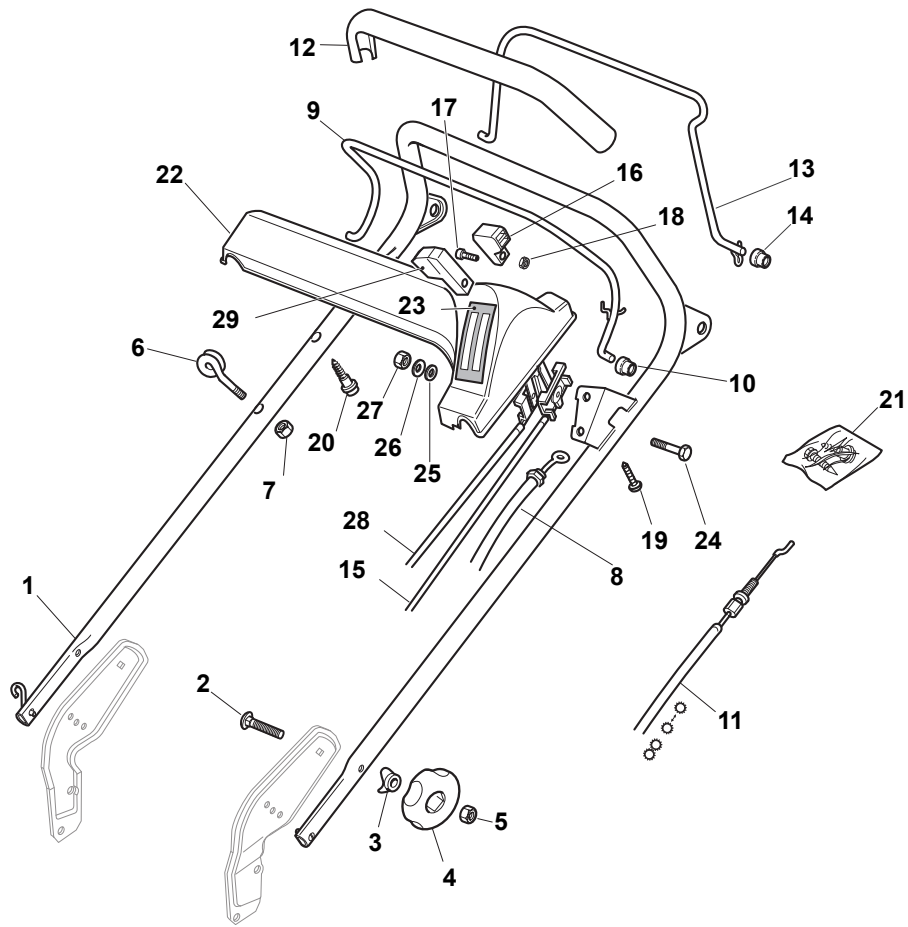

Fig.	Quantity	Part No	Description	Notes
76	1	322393611/2	Height Adjustment Handle	
78	1	112293201/0	Nut	
79	1	112622640/0	Pin	
80	1	122446175/0	Spring	
82	2	122675100/0	Washer	
83	6	112728691/0	Screw	
84	2	322120110/0	Wheels Crown	
171	1	322140224/0	Mulching Deflector	

Fig.	Quantity	Part No	Description	Notes
1	2	112608600/0	Seeger	
2	1	122570120/1	Pinion Left	
4	2	322600268/0	Protection, Wheel	
5	1	122570110/1	Pinion Right	
6	2	112608600/0	Seeger	
7	2	119216035/0	Bearing	
8	1	381302867/0	Axle, Rear Wheels	
9	2	122753000/0	Pin	
10	1	181003080/0	F.R. Gear Box Pan/Np 3 Speed	
11	1	122601908/0	Pulley	
12	1	112645705/0	Elastic Pin	
13	1	122033282/1	Adjustment Rod	
14	1	122041957/1	Bushing	
15	1	122450063/0	Spring	
16	1	322680009/0	Washer	
17	1	112154510/0	Nut	
18	1	122110230/0	Hub Cover	
19	1	135064197/0	Belt	