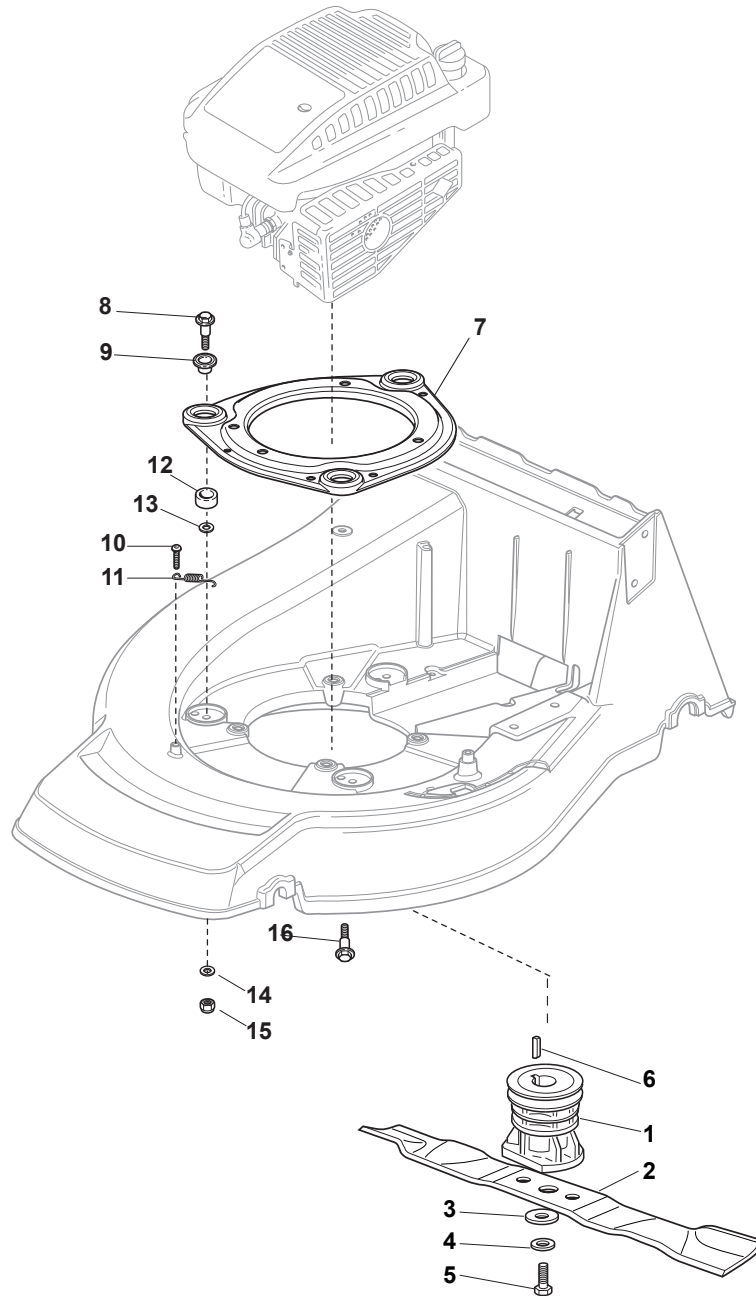

Fig.	Quantity	Part No	Description	Notes
1	2	112608600/0	Seeger	
2	1	122570120/1	Pinion Left	
4	2	322600268/0	Protection, Wheel	
5	1	122570110/1	Pinion Right	
6	2	112608600/0	Seeger	
7	2	119216035/0	Bearing	
8	1	381302867/0	Axle, Rear Wheels	
9	2	122753000/0	Pin	
10	1	181003080/0	F.R. Gear Box Pan/Np 3 Speed	
11	1	122601908/0	Pulley	
12	1	112645705/0	Elastic Pin	
13	1	122033282/1	Adjustment Rod	
14	1	122041957/1	Bushing	
15	1	122450063/0	Spring	
16	1	322680009/0	Washer	
17	1	112154510/0	Nut	
18	1	122110230/0	Hub Cover	
19	1	135064197/0	Belt	

Fig.	Quantity	Part No	Description	Notes
2	1	181004381/1	Blade Standard	
3	1	122160400/0	Elastic Disc	
4	1	112523080/0	Washer	
5	1	112735698/0	Screw	
6	1	112139100/0	Feather, Crankshaft Ø 22,2	for B&S and GGP Engines
6	1	112139150/0	Feather, Crankshaft Ø 25	for HONDA Engines
7	3	112691900/0	Screw	for B&S DOV Series
7	1	112692080/0	Screw	for B&S Engine
7	2	112691800/0	Screw	for B&S Engine
7	3	112691600/0	Screw	for GGP Engine
7	3	112691900/0	Screw	for HONDA Engine
8	3	112155000/0	Nut	
9	3	112521350/0	Washer	
1	1	122465607/3	Hub With Pulley, Crankshaft Ø 22.2	for B&S and GGP Engines
1	1	122465608/2	Hub With Pulley, Crankshaft Ø 25	for HONDA Engines

Fig.	Quantity	Part No	Description	Notes
1	1	122465638/1	Hub With Pulley, Crankshaft Ø 22.2	
2	1	181004366/2	Blade	
3	1	122160400/0	Elastic Disc	
4	1	112523080/0	Washer	
5	1	112736815/0	Screw	
6	1	112139100/0	Feather, Crankshaft Ø 22,2	
7	3	112154210/0	Nut	
8	3	122170835/0	Spacer	
9	3	112521350/0	Washer	
10	1	322170964/0	Protection	
11	3	112692050/0	Screw	