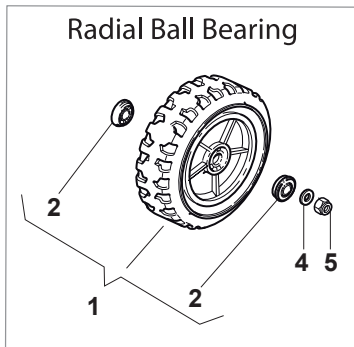

Eco Stiga Wheels - Ø 210

Eco Stiga Wheels - Ø 300

Fig.	Quantity	Part No	Description	Notes
1	2	381007490/0	Wheel	
2	4	119216035/0	Bearing	
3	2	381007391/1	Wheel	
4	8	112521350/0	Washer	
5	8	112155000/0	Nut	
6	4	122122200/0	Bearing	
8	2	322110643/0	Hub Cap Grey	
9	2	322110382/0	Hub Cap Grey	
10	2	322110417/0	Hub Cap Grey	
11	2	322110492/0	Hub Cap Grey	
11	2	322110563/0	Hub Cap Yellow	
12	2	322110644/0	Hub Cap Grey	
13	2	322110511/0	Hub Cap Grey	
14	2	322110590/0	Hub Cap Grey	
15	2	322110560/0	Hub Cap Grey	
15	2	322110564/0	Hub Cap Yellow