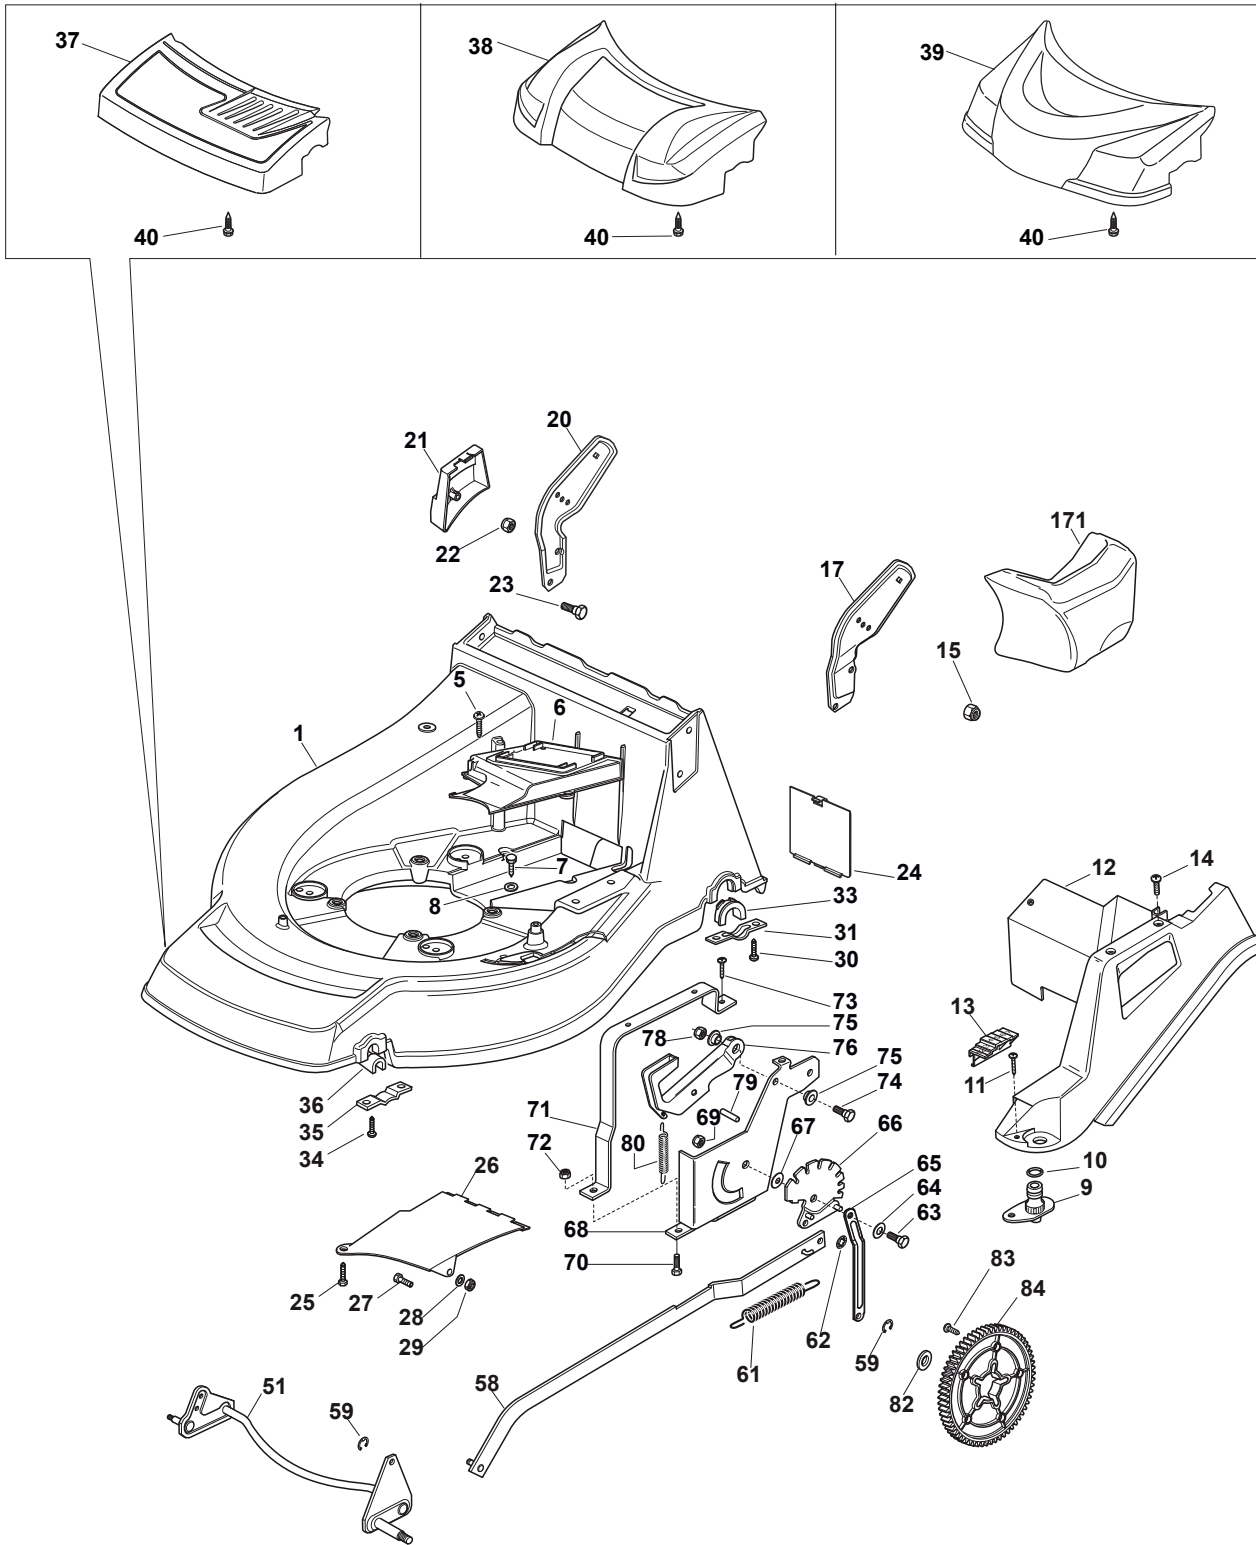

THIS INFORMATION IS NOT INTENDED FOR SALE OR RESALE, AND THIS NOTICE MUST REMAIN ON ALL COPIES.

Fig.	Quantity	Part No	Description	Notes
1	1	381003543/1	Red Deck	
5	2	112728522/0	Screw	
6	1	322060200/1	Belt Protection	
7	1	112731350/0	Screw	
8	2	112523040/0	Washer	
9	1	122034000/0	Washing Connection	
10	1	119035000/0	Or Ring	
11	3	112728519/0	Screw	
12	1	322060144/3	Deck, Adjustment	
13	1	122570200/0	Position Plate	
14	1	112728520/0	Screw	
15	2	112155000/0	Nut	
17	1	322778397/1	Left Bracket	
20	1	322778396/1	Right Bracket	
21	1	122601001/0	Right Bracket Protection	
22	2	112155000/0	Nut	
23	2	112793301/0	Screw	
24	1	122595352/0	Inspection Door	
25	1	112731350/0	Screw	
26	1	322108205/0	Conveyor	
27	1	112789000/0	Screw	
28	1	112523020/0	Washer	
29	1	112154330/0	Nut	
30	4	112731350/0	Screw	
31	2	322545177/0	Plate	
33	2	322038407/0	Brass	
34	4	112731350/0	Screw	
35	2	322545156/0	Plate	
36	2	122038400/1	Brass	
37	1	122226050/0	Black Front Cover	
38	1	322226112/1	Mask, Grey	
39	1	322226124/0	Mask, Black	
40	4	112735420/0	Screw	
51	1	381302865/0	Axle, Front Wheels	
58	1	381002023/0	Rod	
59	2	112000930/0	Benzing Ring	
61	1	122446187/0	Spring	
62	2	112604899/0	Crown Fastener	
63	1	122529662/0	Fulcrum Pin	
64	1	322672151/0	Antifriction Washer	
65	1	322033299/0	Rod	
66	1	381000499/0	Sector, Height Adjustment	
67	1	322672152/0	Antifriction Washer	
68	1	322785109/0	Support, Height Adjustment	
69	1	112155000/0	Nut	
70	2	112793301/0	Screw	
71	1	322785113/0	Handle Support	
72	2	112293201/0	Nut	
73	1	112729600/0	Screw	
74	1	112793301/0	Screw	
75	2	125038002/1	Bushing	

Fig.	Quantity	Part No	Description	Notes
76	1	322393611/2	Height Adjustment Handle	
78	1	112293201/0	Nut	
79	1	112622640/0	Pin	
80	1	122446175/0	Spring	
82	2	122675100/0	Washer	
83	6	112728691/0	Screw	
84	2	322120110/0	Wheels Crown	
171	1	322140224/0	Mulching Deflector	