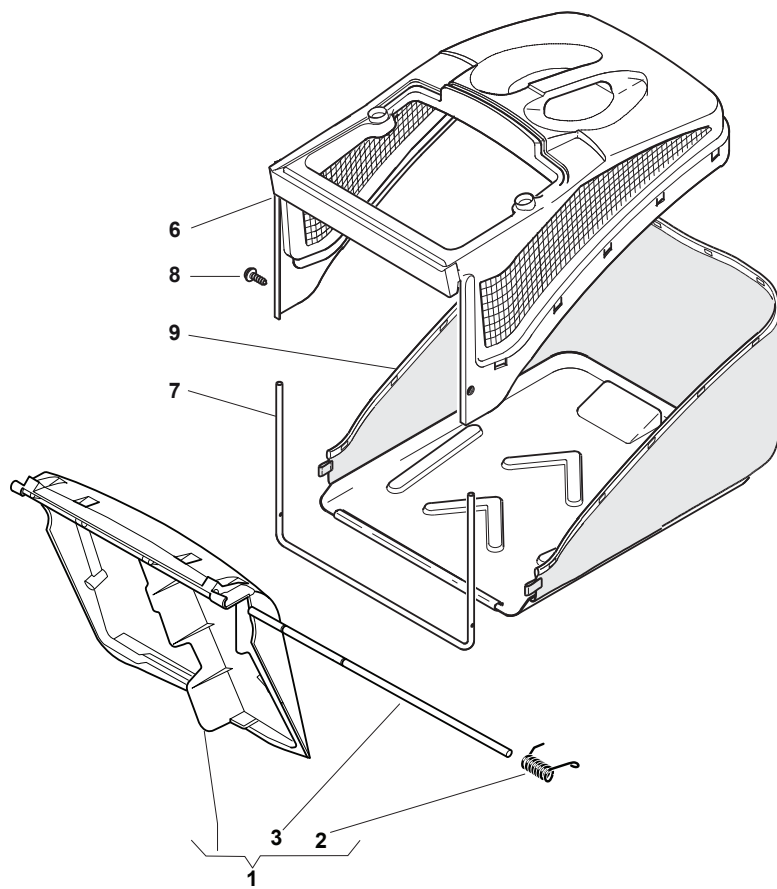

Fig.	Quantity	Part No	Description	Notes
1	1	122465638/1	Hub With Pulley, Crankshaft Ø 22.2	
2	1	181004366/2	Blade	
3	1	122160400/0	Elastic Disc	
4	1	112523080/0	Washer	
5	1	112736815/0	Screw	
6	1	112139100/0	Feather, Crankshaft Ø 22,2	
7	3	112154210/0	Nut	
8	3	122170835/0	Spacer	
9	3	112521350/0	Washer	
10	1	322170964/0	Protection	
11	3	112692050/0	Screw	