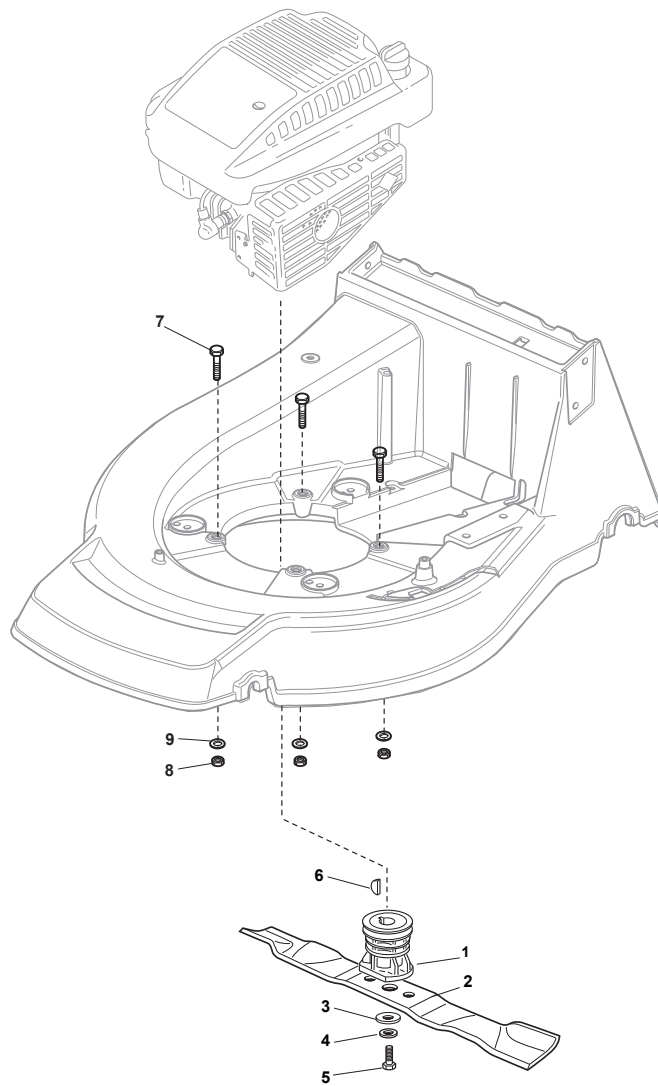

Fig.	Quantity	Part No	Description	Notes
1	2	112608600/0	Seeger	
2	1	122570120/1	Pinion Left	
4	2	322600268/0	Protection, Wheel	
5	1	122570110/1	Pinion Right	
6	2	112608600/0	Seeger	
7	2	119216035/0	Bearing	
8	1	381302867/0	Axle, Rear Wheels	
9	2	122753000/0	Pin	
10	1	181003080/0	F.R. Gear Box Pan/Np 3 Speed	
11	1	122601908/0	Pulley	
12	1	112645705/0	Elastic Pin	
13	1	122033282/1	Adjustment Rod	
14	1	122041957/1	Bushing	
15	1	122450063/0	Spring	
16	1	322680009/0	Washer	
17	1	112154510/0	Nut	
18	1	122110230/0	Hub Cover	
19	1	135064197/0	Belt	

Eco Stiga Wheels - Ø 210

Eco Stiga Wheels - Ø 300

Fig.	Quantity	Part No	Description	Notes
1	2	381007490/0	Wheel	
2	4	119216035/0	Bearing	
3	2	381007391/1	Wheel	
4	8	112521350/0	Washer	
5	8	112155000/0	Nut	
6	4	122122200/0	Bearing	
8	2	322110643/0	Hub Cap Grey	
9	2	322110382/0	Hub Cap Grey	
10	2	322110417/0	Hub Cap Grey	
11	2	322110492/0	Hub Cap Grey	
11	2	322110563/0	Hub Cap Yellow	
12	2	322110644/0	Hub Cap Grey	
13	2	322110511/0	Hub Cap Grey	
14	2	322110590/0	Hub Cap Grey	
15	2	322110560/0	Hub Cap Grey	
15	2	322110564/0	Hub Cap Yellow	

Fig.	Quantity	Part No	Description	Notes
2	1	181004381/1	Blade Standard	
3	1	122160400/0	Elastic Disc	
4	1	112523080/0	Washer	
5	1	112735698/0	Screw	
6	1	112139100/0	Feather, Crankshaft Ø 22,2	for B&S and GGP Engines
6	1	112139150/0	Feather, Crankshaft Ø 25	for HONDA Engines
7	3	112691900/0	Screw	for B&S DOV Series
7	1	112692080/0	Screw	for B&S Engine
7	2	112691800/0	Screw	for B&S Engine
7	3	112691600/0	Screw	for GGP Engine
7	3	112691900/0	Screw	for HONDA Engine
8	3	112155000/0	Nut	
9	3	112521350/0	Washer	
1	1	122465607/3	Hub With Pulley, Crankshaft Ø 22.2	for B&S and GGP Engines
1	1	122465608/2	Hub With Pulley, Crankshaft Ø 25	for HONDA Engines