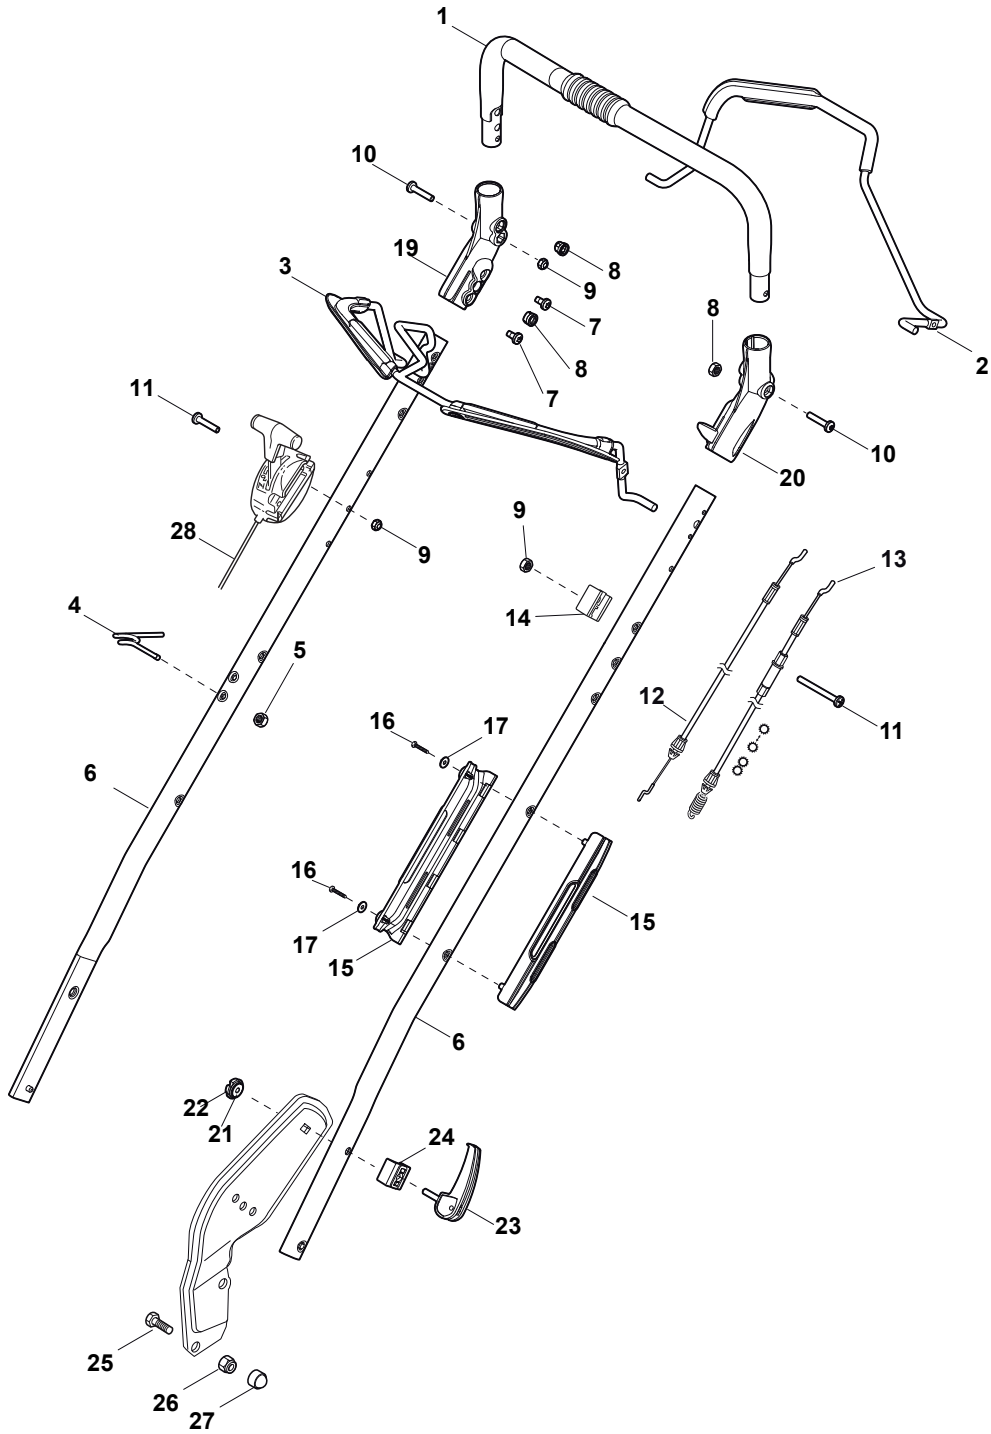

Fig.	Quantity	Part No	Description	Notes
3	1	381003472/0	Lever, Engine Brake	Black
1	1	381006670/2	Handle Tube	
2	1	381003349/0	Lever, Driving	
3	1	381003344/0	Lever, Engine Brake	Red
4	1	122430309/0	Spring	
5	1	112154330/0	Nut	
6	2	381007046/0	Handle Black Upper Part Dmxnp	
6	2	381007047/0	Handle Grey Upper Part	
7	4	112735662/1	Screw	
8	4	322041967/1	Bushing	
9	4	112154510/0	Nut	
10	2	112728721/0	Screw	
11	2	112727786/0	Screw	
12	1	181030101/0	Cable, Thread Engine Brake	
13	1	181030098/0	Cable Rear Drive	
14	1	322551639/0	Fixed Plate	
15	2	322806644/0	Protection	
16	2	112727812/0	Screw	
17	2	112523000/1	Washer	
19	1	322488301/0	Joint Sleeve Grey Right	
20	1	322488303/0	Joining Sleeve Grey Left	
21	2	122671651/0	Washer	
22	2	112819105/0	Screw	
23	2	381003253/0	Handle	
24	2	322680017/0	Washer	
25	2	112793301/0	Screw	
26	2	112155000/0	Nut	
27	2	118203854/0	Screw	
28	1	181007195/0	Cable, Speed Drive Control