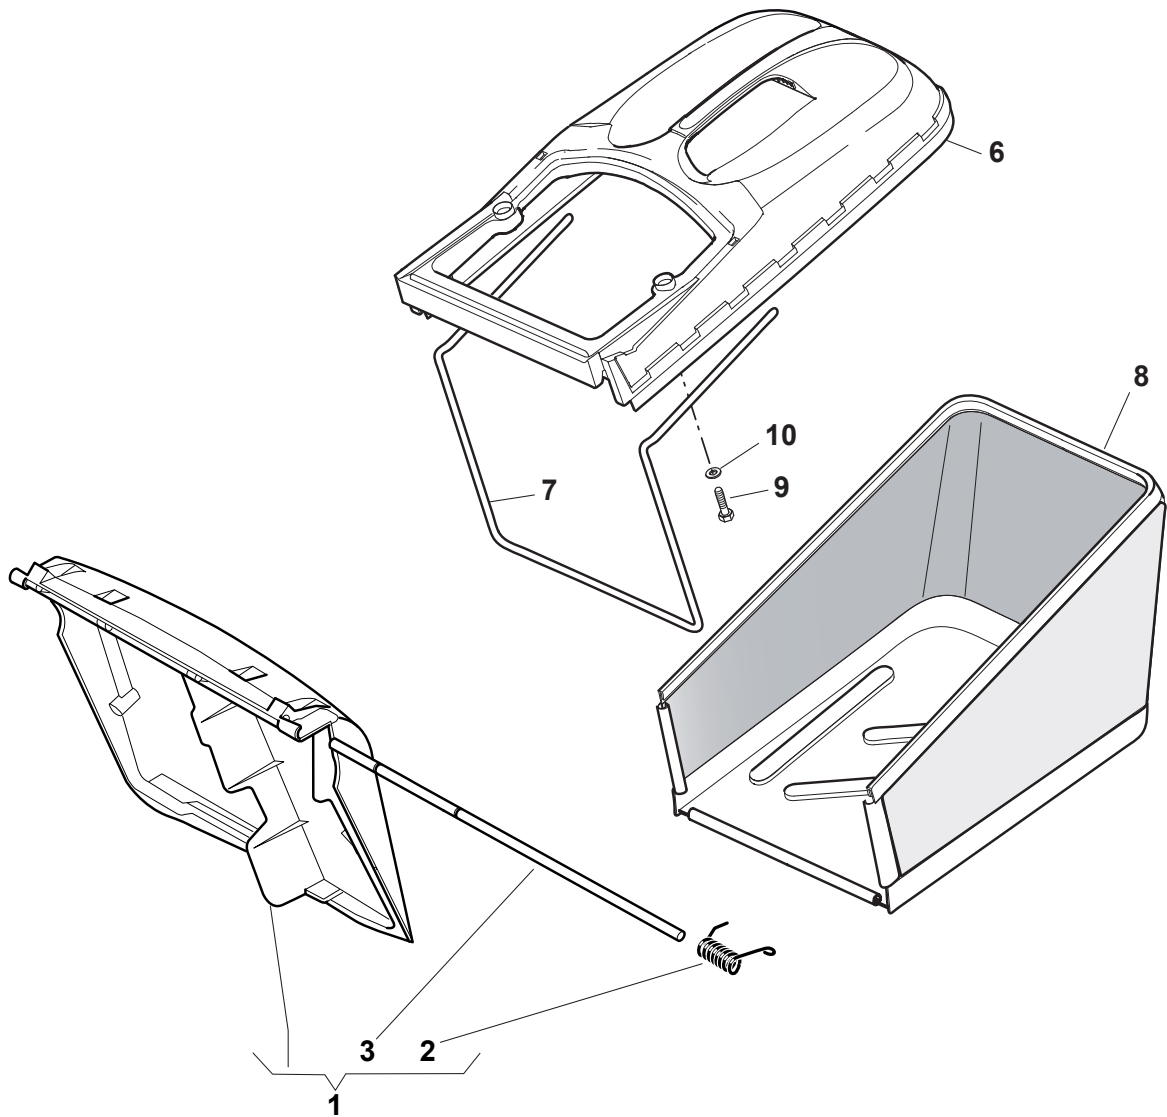

Fig.	Quantity	Part No	Description	Notes
1	1	381008050/0	Stone Guard, Black	Black
1	1	381008108/0	Stone Guard, White	White
2	1	122451000/0	Spring	
3	1	122517856/1	Pin	
6	1	322486102/0	Fabrix/Plastic Grassc. Upper P	
7	1	122608526/0	Grasscatch. Lower Stiffening A	
8	1	181002212/0	Box, Fabric	
9	2	112728680/0	Screw	
10	2	112523050/0	Washer