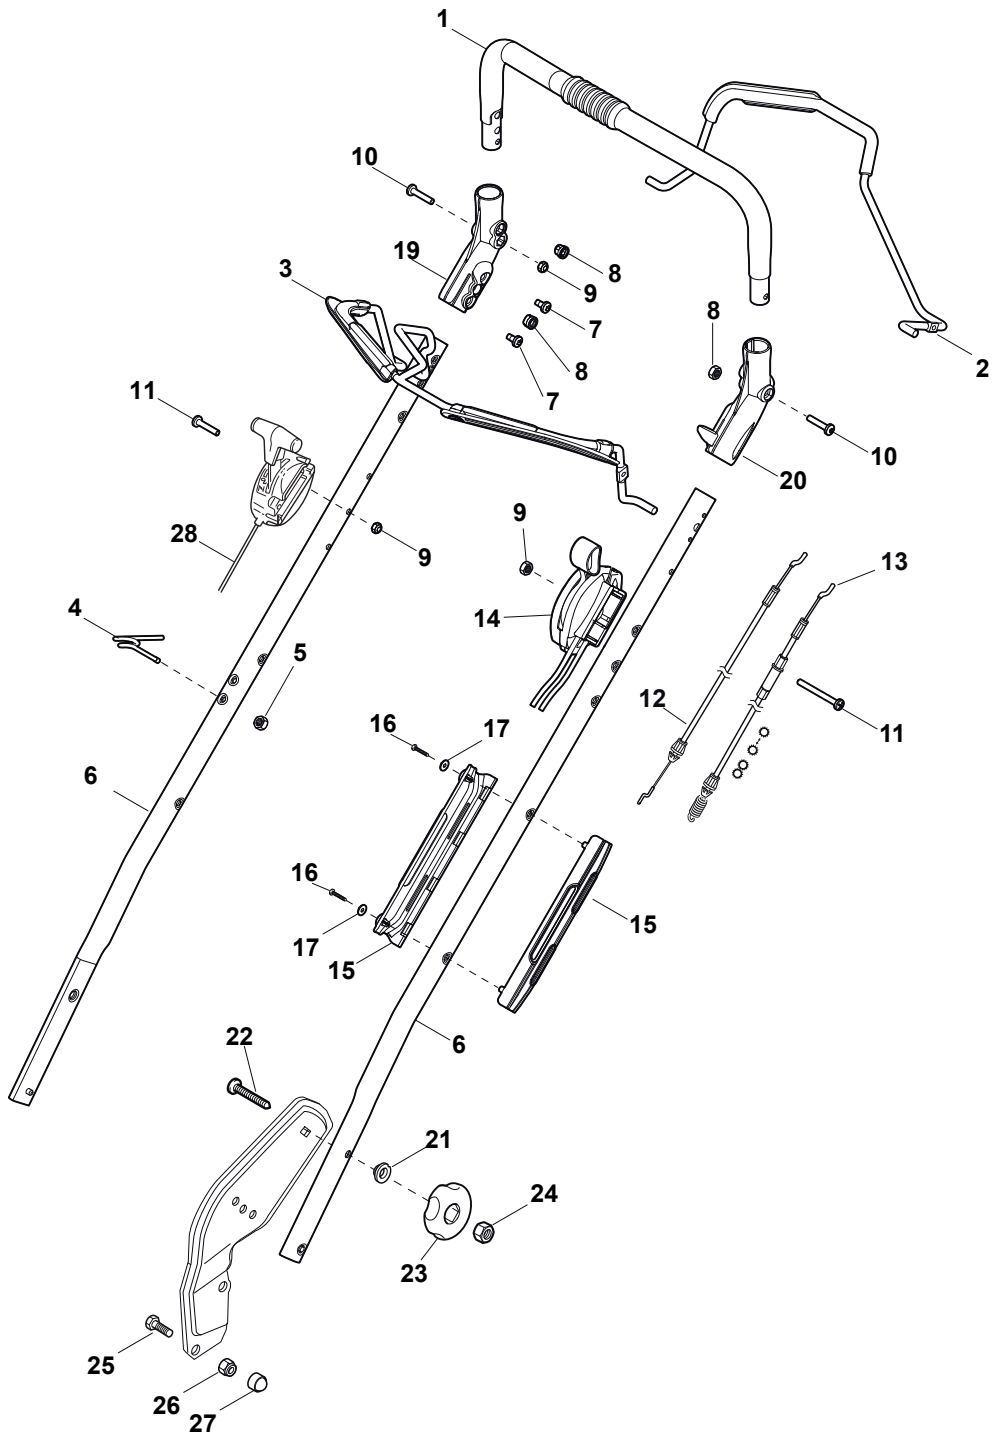

Fig.	Quantity	Part No	Description	Notes
3	1	381003472/0	Lever, Engine Brake	Black
1	1	381006670/2	Handle Tube	
2	1	381003349/0	Lever, Driving	
3	1	381003344/0	Lever, Engine Brake	Red
4	1	122430309/0	Spring	
5	1	112154330/0	Nut	
6	2	381007046/0	Handle Black Upper Part Dmxnp	
6	2	381007047/0	Handle Grey Upper Part	
7	4	112735662/1	Screw	
8	4	322041967/1	Bushing	
9	4	112154510/0	Nut	
10	2	112728721/0	Screw	
11	2	112727786/0	Screw	
12	1	181030101/0	Cable, Thread Engine Brake	
13	1	181030098/0	Cable Rear Drive	
14	1	322551639/0	Fixed Plate	
15	2	322806644/0	Protection	
16	2	112727812/0	Screw	
17	2	112523000/1	Washer	
19	1	322488301/0	Joint Sleeve Grey Right	
20	1	322488303/0	Joining Sleeve Grey Left	
21	2	122671651/0	Washer	
22	2	112819105/0	Screw	
23	2	381003253/0	Handle	
24	2	322680017/0	Washer	
25	2	112793301/0	Screw	
26	2	112155000/0	Nut	
27	2	118203854/0	Screw	
28	1	181007195/0	Cable, Speed Drive Control	

Fig.	Quantity	Part No	Description	Notes
1	2	112608600/0	Seeger	
2	1	122570120/1	Pinion Left	
4	2	322600268/0	Protection, Wheel	
5	1	122570110/1	Pinion Right	
6	2	112608600/0	Seeger	
7	2	119216035/0	Bearing	
8	1	381302867/0	Axle, Rear Wheels	
9	2	122753000/0	Pin	
10	1	181003080/0	F.R. Gear Box Pan/Np 3 Speed	
11	1	122601908/0	Pulley	
12	1	112645705/0	Elastic Pin	
13	1	122033282/1	Adjustment Rod	
14	1	122041957/1	Bushing	
15	1	122450063/0	Spring	
16	1	322680009/0	Washer	
17	1	112154510/0	Nut	
18	1	122110230/0	Hub Cover	
19	1	135064197/0	Belt	