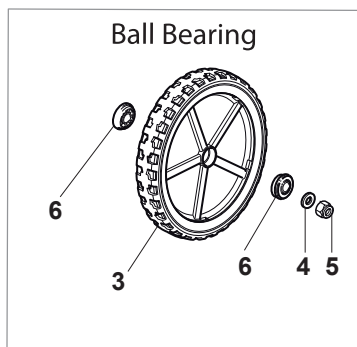

Eco Stiga Wheels - Ø 210

Eco Stiga Wheels - Ø 300

Fig.	Quantity	Part No	Description	Notes
1	2	381007490/0	Wheel	
2	4	119216035/0	Bearing	
3	2	381007391/1	Wheel	
4	8	112521350/0	Washer	
5	8	112155000/0	Nut	
6	4	122122200/0	Bearing	
8	2	322110643/0	Hub Cap Grey	
9	2	322110382/0	Hub Cap Grey	
10	2	322110417/0	Hub Cap Grey	
11	2	322110492/0	Hub Cap Grey	
11	2	322110563/0	Hub Cap Yellow	
12	2	322110644/0	Hub Cap Grey	
13	2	322110511/0	Hub Cap Grey	
14	2	322110590/0	Hub Cap Grey	
15	2	322110560/0	Hub Cap Grey	
15	2	322110564/0	Hub Cap Yellow